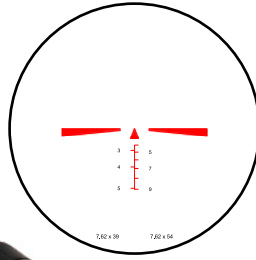

NIGHTEYE[®] OPTICS

NIGHTEYE NS130 1-3x24 F1 LONG EYE RELIEF TACTICAL SCOPE

Very special low power scope to be used for long eye relief requirements which can also be used as a reddot optic. Suitable for CQB applications of AK-47 as well as machine guns.

FEATURES

- First focal plane scope (FFP/F1)
- Long eye relief
- 11 stage daylight visible reticle illumination
- BDC reticle for dual calibers (NATO or Russian)
- Wide band multicoated blackened edge lenses
- Exposed low profile, fast speed turrets – 10 mil/turn
- FZL – Fast Zoom Lever (Throw Lever)
- Diopter adjustment
- Single piece 6061 Alumium body
- Non-reflective matte black anodizing

TECHNICAL SPECIFICATIONS

Magnification	: 1-3x
Objective lens diameter	: 24 mm
Tube diameter	: 30 mm
Reticle type	: Custom BDC, daylight illuminated
Reticle movement	: 0,1 mil (metric)
Elevation adjustment	: 29 mil
Windage adjustment	: 29 mil
Turret turn	: > 2,9 (10 mil/turn)
Parallax	: Fixed @ 100 m
Exit pupil diameter	: 17,6 – 8 mm
Eye relief	: 230 mm ±10 mm
Field of view	: 12,2 – 4,2 m @ 100 m
Angle of view	: 7 – 2,4 degrees
Diopter adjustment	: Yes
Waterproof	: Yes
Impact resistance	: Up to 1000 G (5 times)
Operating temperature	: -20°C / +60°C
Length (w/o sunshade)	: 23 cm
Weight	: < 600 gram
Battery type	: CR2477